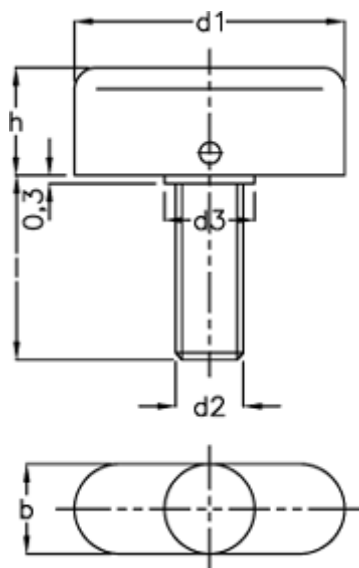

Article number: 200016431

Description: E+G Wing screw GN 431-30-M8-32  
Rustfast

## Measures

---

b	= 10
d1	= 30
d2	= M8
d3	= 10
H	= 12.0
Length l	= 32